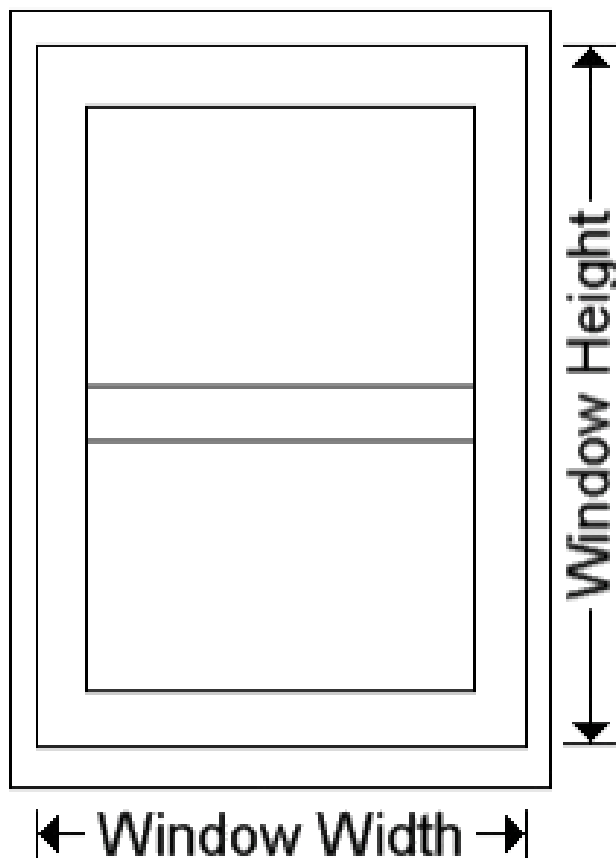

Bring your window measurements to Callen's Design Center and view a product demonstration!

### Need Help?

Scan the QR code below to view How-To Measure Windows & Patio Doors video.

Window #1: W \_\_\_\_\_ H \_\_\_\_\_

Window #4: W \_\_\_\_\_ H \_\_\_\_\_

Window #2: W \_\_\_\_\_ H \_\_\_\_\_

Window #5: W \_\_\_\_\_ H \_\_\_\_\_